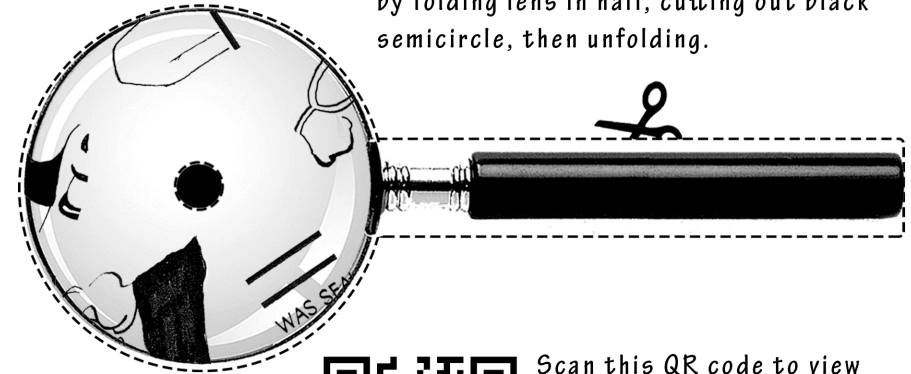

Cut PRECISELY around lens and handle, then cut out small hole in center of lens by folding lens in half, cutting out black semicircle, then unfolding.

Scan this QR code to view the comic book pages online (if you want to enlarge something, or view the puzzles while a teammate has the printed copy).