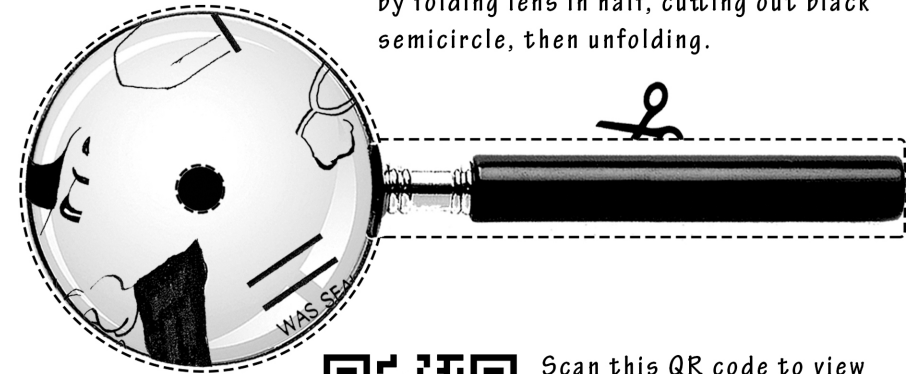

Scan this QR code to view the comic book pages online (if you want to enlarge something, or view the puzzles while a teammate has the printed copy).