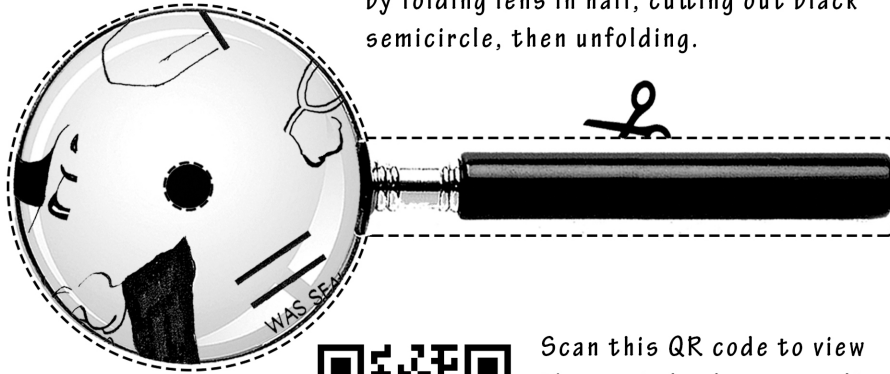

Cut PRECISELY around lens and handle, then cut out small hole in center of lens by folding lens in half, cutting out black semicircle, then unfolding.

Scan this QR code to view the comic book pages online (if you want to enlarge something, or view the puzzles while a teammate has the printed copy).