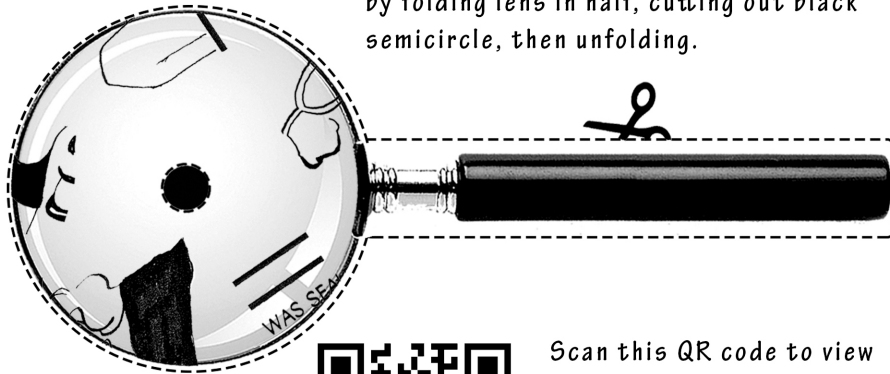

Cut PRECISELY around lens and handle, then cut out small hole in center of lens by folding lens in half, cutting out black semicircle, then unfolding.

Scan this QR code to view the comic book pages online (if you want to enlarge something, or view the puzzles while a teammate has the printed copy).