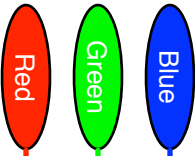

# Power Converter

Optical Power Lines

Power Converter Output Colors

Answer:  
SNOW  
WHITE