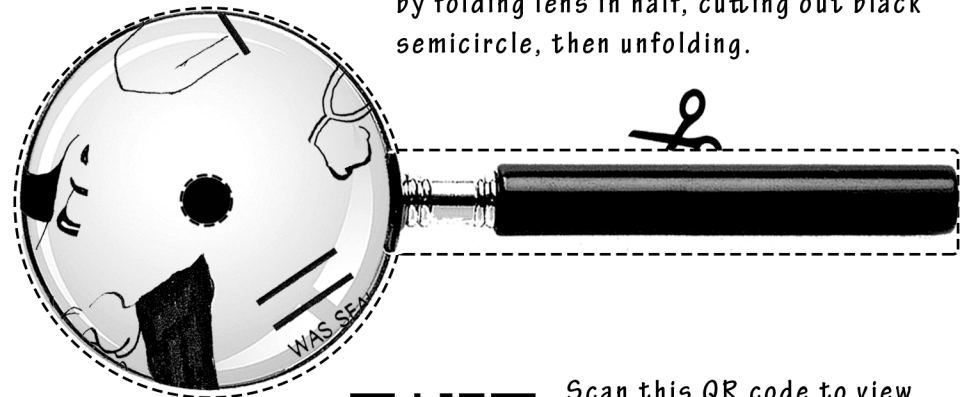

Cut PRECISELY around lens and handle, then cut out small hole in center of lens by folding lens in half, cutting out black semicircle, then unfolding.

Scan this QR code to view the comic book pages online (if you want to enlarge something, or view the puzzles while a teammate has the printed copy).