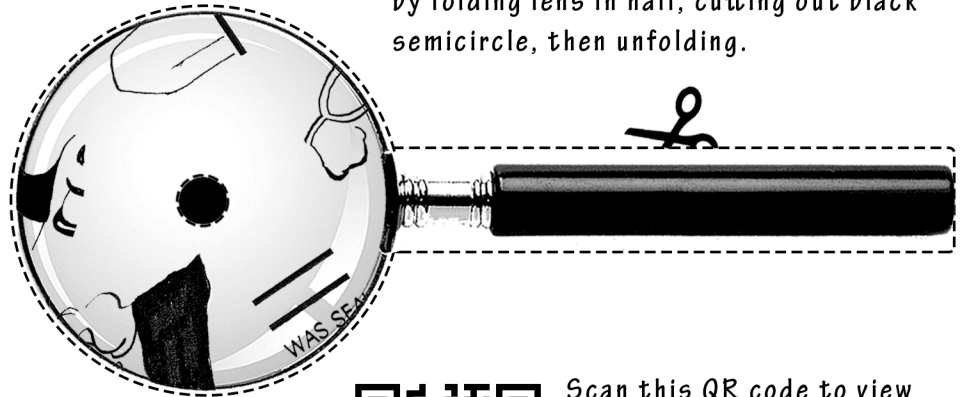

Scan this QR code to view the comic book pages online (if you want to enlarge something, or view the puzzles while a teammate has the printed copy).