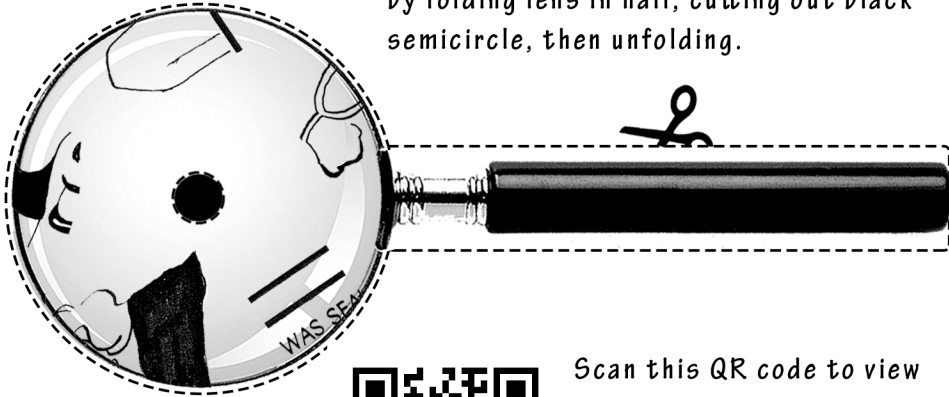

Cut PRECISELY around lens and handle, then cut out small hole in center of lens by folding lens in half, cutting out black semicircle, then unfolding.

Scan this QR code to view the comic book pages online (if you want to enlarge something, or view the puzzles while a teammate has the printed copy).