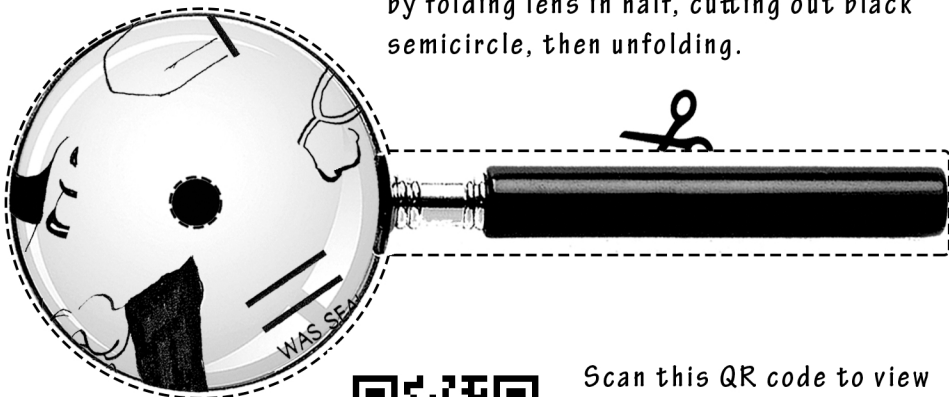

Cut PRECISELY around lens and handle, then cut out small hole in center of lens by folding lens in half, cutting out black semicircle, then unfolding.

Scan this QR code to view the comic book pages online (if you want to enlarge something, or view the puzzles while a teammate has the printed copy).